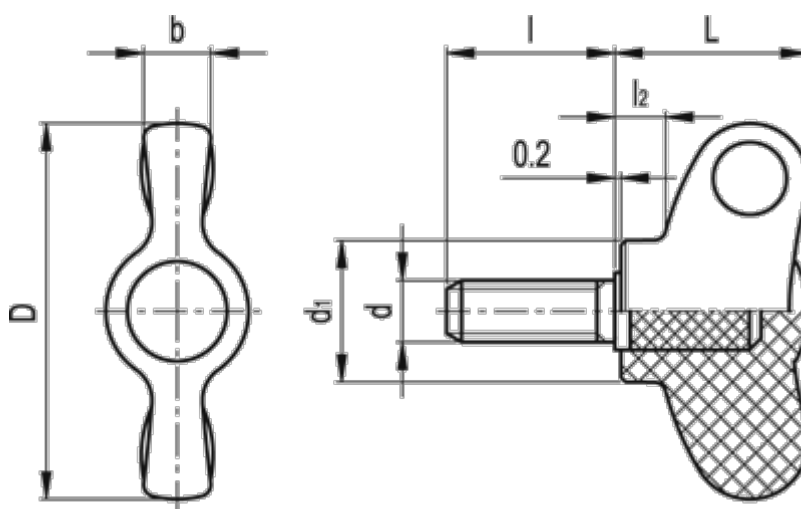

Article number: 2302008612
Description: E+G Wing nut
CWN.32 p-M6x16

Measures

b	= 6.0
D	= 32
d1	= 12.0
d 6g	= M6
G	= 9
l	= 16
L	= 16.5
l2	= 3.5